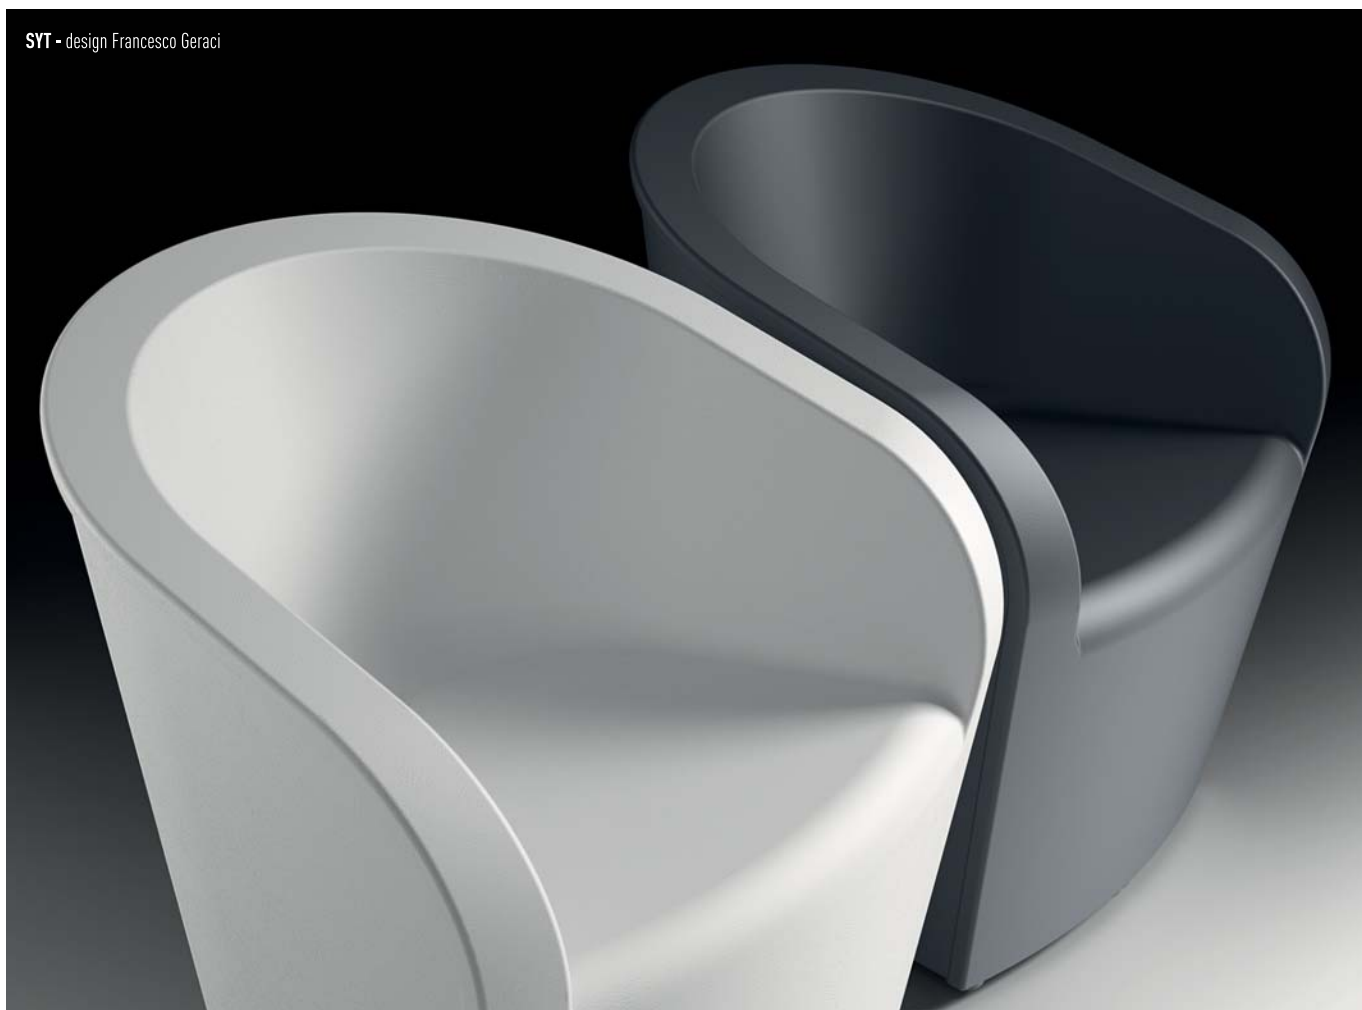

SYT, THIS SUMMER'S STAR PERFORMER!

SYT - design Francesco Geraci

Introduced during the latest edition of the Milan International Furniture Show (Salone Internazionale del Mobile di Milano),

SYT by Metalmobil is gearing up to become this summer's star performer!

Made in rotationally stamped polyethylene,

Syt is perfect for furnishing bars, cafés, gelato shops, pubs, hotels, waiting rooms, cocktail lounges, restaurants, and so forth.

Art 200 > 65 45 65 78 9 Kg PE

COLOURS AVAILABLE:

White, anthracite, orange.

PARTICULAR CHARACTERISTICS:

SYT ideal for use outdoors, thanks to the drain hole on the chair, which allows rainwater to flow out to the ground. Polyethylene, the material used to create **Syt**, is perfect to resist weather.